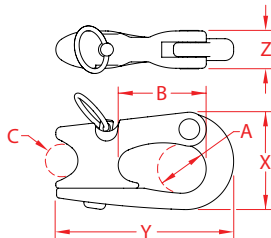

## 316 STAINLESS STEEL

Import

Precision  
Cast

ITEM	A	B	C	X (height)	Y (length)	Z (width)	WT (lb)	PACKAGING TYPE	EACH (qty)	INNER (qty)	CARTON (qty)	UPC
S0159-0001	0.55"	1.05"	0.42"	1.12"	2.02"	0.43"	0.10	POLYBAG	1	10	350	791506034407
S0159-0002	0.68"	1.25"	0.57"	1.40"	2.50"	0.55"	0.21	POLYBAG	1	10	100	791506034414
S0159-0003	1.05"	1.95"	0.88"	2.06"	3.72"	0.88"	0.68	POLYBAG	1	1	50	791506034421

**NOTE:**  
**ALL DIMENSIONS ARE NOMINAL (+/- 3%) AND ARE SUBJECT TO CHANGE WITHOUT NOTICE.**